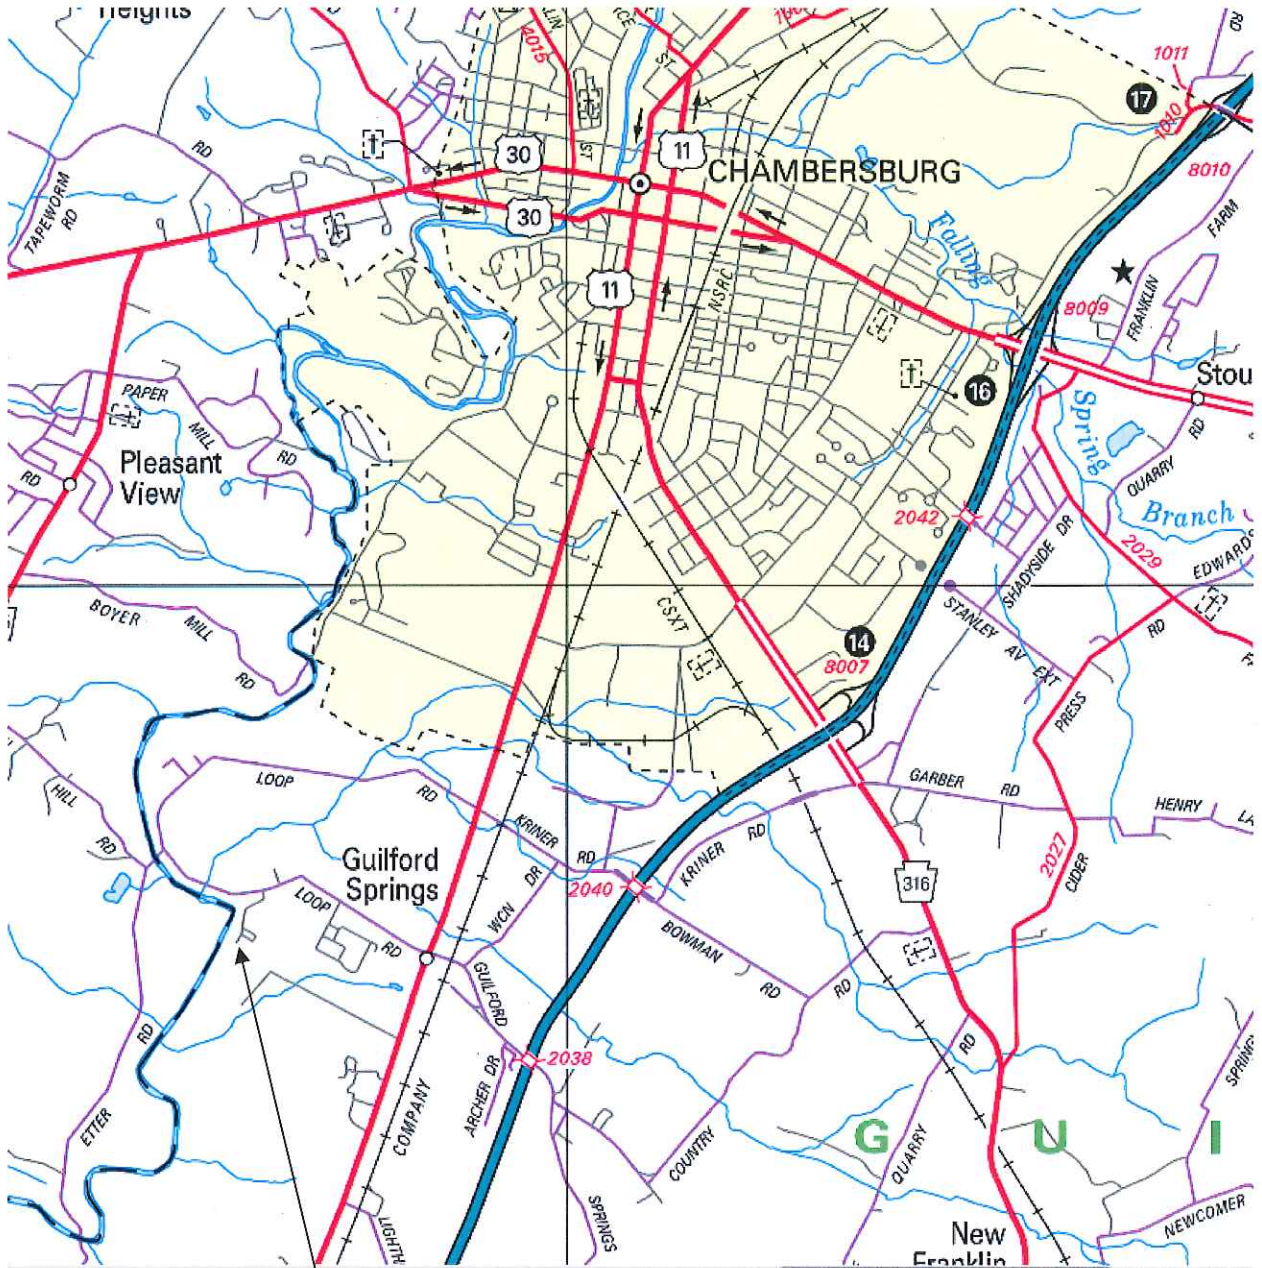

## Directions/Map

Franklin Learning Center; 2397 Loop Road; Chambersburg, PA 17202

via Mapquest: <http://mapq.st/1eceVzW>

Franklin Learning Center  
2397 Loop Road  
Chambersburg, PA 17202

**DIRECTIONS TO THE  
FRANKLIN LEARNING CENTER  
2397 Loop Road  
Chambersburg PA 17202**

**Route 30 West to Chambersburg**

- Take 81 South to Wayne Ave Exit #14
- Turn right at the end of the ramp
- Go 3 lights to Sheets on Left
- Turn Left on Orchard Drive. This will take you to stop light which is Route 11 South
- Turn left and go about 1 ½ to 2 miles
- At next traffic light, turn right onto Loop Road. There is a blue sign on the right side of the road for Franklin County Career & Tech Center & Franklin Learning Center.
- Pass the Career and Technology Center on the left and Franklin Learning Center is the next building on the left

**Route 30 East from Fort Loudon to Chambersburg**

- Take US-30 East/Lincoln Way West
- Turn right onto Warm Spring Road/PA-995 (11.9 miles)
- Turn left onto Tallow Hill Road (1.7 miles)
- Turn left onto Etter Road (0.9 miles)
- Cross over bridge & turn right onto Loop Road (0.7 miles)
- Franklin Learning Center is first building on right (0.3 miles)

**Route 11 South from Shippensburg to Chambersburg**

- Take West King Street/US-11 South
- Continue to follow US-11 South (9 miles)
- Turn right onto Edgar Avenue/US-11 South (0.3 miles)
- Take 1<sup>st</sup> right onto College Avenue/US-11 South
- Continue to follow US-11 South (3.8 miles)
- Turn right onto Loop Road at traffic light (0.9 miles)
- Pass the Career & Technology Center on the left and Franklin Learning Center is the next building on the left